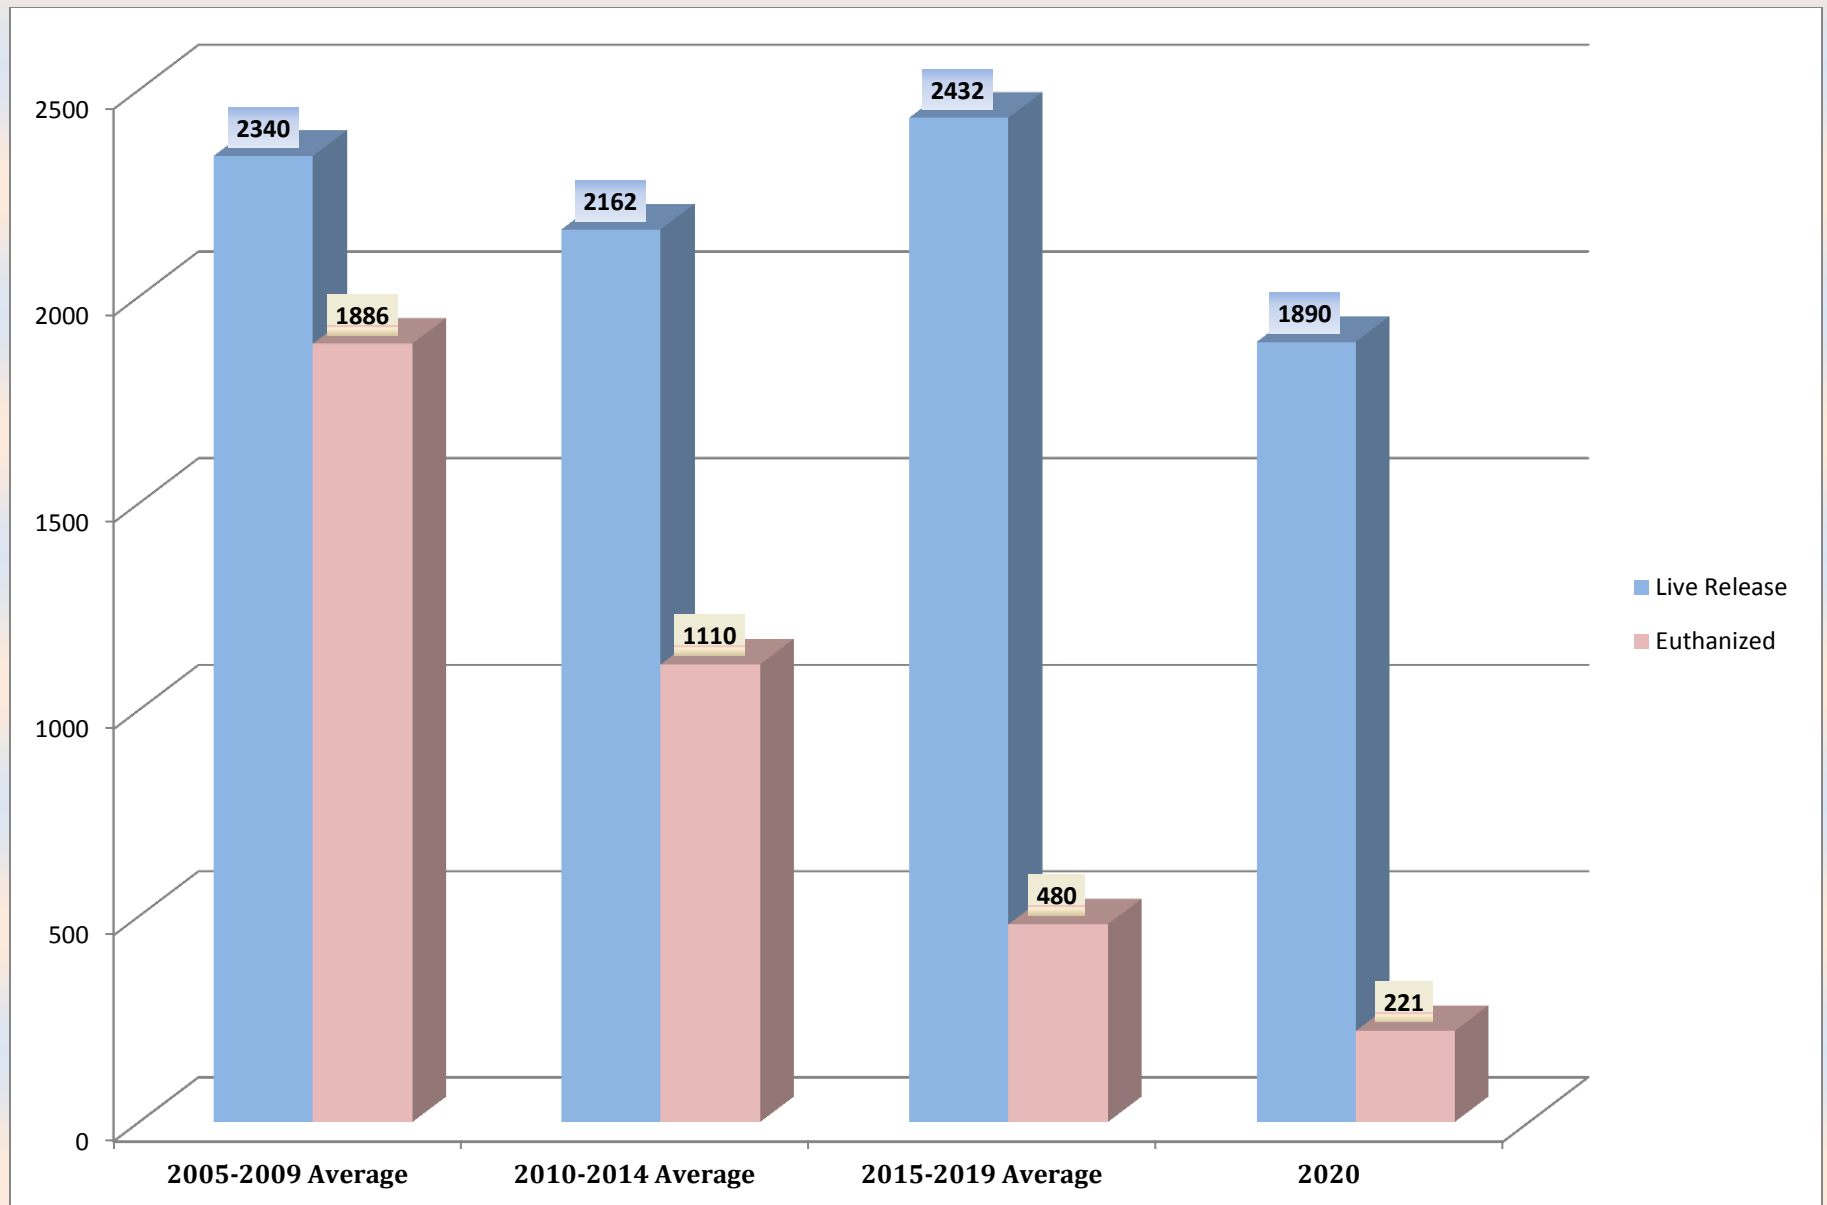

Animal Outcomes 2005 - 2020

*Live Release Rate is the total number of animals that were adopted, transferred, or returned to their owners out of all animals that left the shelter and were considered adoptable during a specific time period.